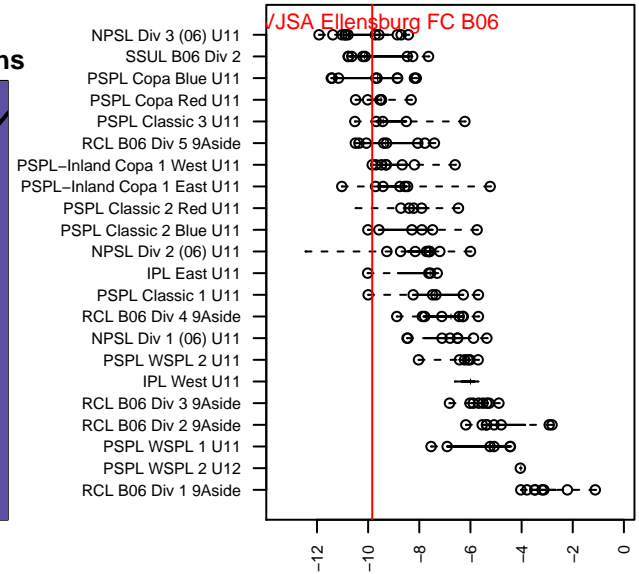

# KVJSA Ellensburg FC B06

Kittitas Valley Junior SA  
Ellensburg, WA  
B06 total strength=307  
attack=0.17 defense=0.19  
fall league = PSPL–Inland Copa 1 West U11

alt names used:  
KVJSA Ellensburg FC B.06

Venues played:  
2016 PSPL–Inland Copa 1 West U11  
2016 Wenatchee Apple Cup BU11–12 Gold

**KVJSA Ellensburg FC B06**  
Dots are actual minus expected GF (blue circles) and GA (red triangles).  
Blue line is smoothed change in attack strength. Red is smoothed change in defense strength.

**attack and defense variance (black dot)  
relative to other teams  
and top 10 in region**

**attack and defense rating  
relative to others at age  
and all opponents in last 13 months**

**Performance relative to 13 month average**